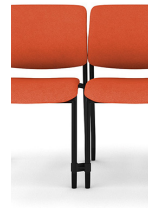

Clary

The Clary Chair is a contemporary lightweight and versatile seating option perfect for office spaces, lobby and waiting areas, work and breakout spaces.

Options

Available as Arm or Side Chair.

Legs available in Black or Silver.

Vivid - Tangerine
Clary Arm - Upholstered Backrest

Frame Colours

Black

Silver

Castors

C5 - Carpet

C5S - Hard Floor & Carpet

Accessories

GC1 - Side Chair Ganging Clip

GC2 - Armchair Ganging Clip

DL5 - Chair Trolley (Stacks x5 High)

Wallsaver Frame/Arm Colours

Black Nylon

Grey Nylon

Fabrics

Vivid