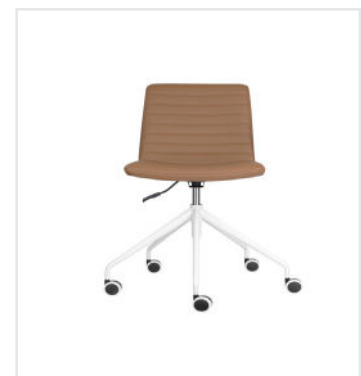

Pixel Swivel 5 Star Base Chair

A versatile seating solution for various settings, the Pixel Breakout & Meeting Chair features ribbed stitching detail, and a 5 star base with gas strut for stability and elegance.

Features

Available In Amber PU & French Navy PU & Light Grey Fabric Upholstery With Ribbed Stitching Detail

5 Star Base & Gas Strut Finished In Black Or White P/C

Gas Lift Height Stroke: 45mm

Seat Width: 450mm

Seat Depth: 420mm

Back Height: 380mm

Back Width: 450mm – 370mm

Seat Height: 470mm-515mm

120 Kg Weight Rating

Martindale Test: 70,000 Cycles

Light Grey Fabric

Dimensions

630mm W x 630mm D x 830mm-875mm H

French Navy PU

Amber PU