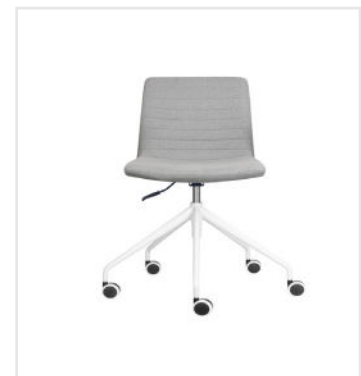

Pixel Swivel 5 Star Base Chair

A versatile seating solution for various settings, the Pixel Breakout & Meeting Chair features ribbed stitching detail, and a 5 star base with gas strut for stability and elegance.

Features

Available In Amber PU & French Navy PU & Light Grey Fabric Upholstery With Ribbed Stitching Detail

5 Star Base & Gas Strut Finished In Black Or White P/C

Gas Lift Height Stroke: 45mm

Seat Width: 450mm

Seat Depth: 420mm

Back Height: 380mm

Back Width: 450mm – 370mm

Seat Height: 470mm-515mm

120 Kg Weight Rating

Martindale Test: 70,000 Cycles

Light Grey Fabric

Dimensions

630mm W x 630mm D x 830mm-875mm H

French Navy PU

Amber PU