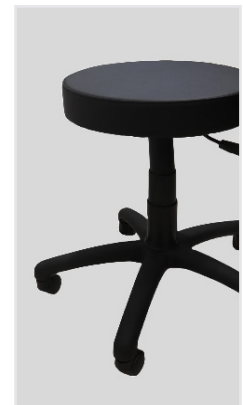

Desk Stool

The Desk Stool is a counter height stool, ideal for labs, creative stations and short periods of sitting at counter height.

Perfectly suited across a diverse range of interior work spaces in the government, commercial, health care, hospital and education sectors.

Features

Desk Height

400mm Dia x 450-570mm Height Adjustment

Upholstered in an easy to clean black PU Leather Seat Pan

100kg Weight Rating

Black 5 Star Base On Castors

5 Year Warranty

5-Star Base With Dual-Wheel Castors

Seat Height Adjustable