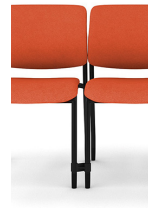

# Clary Chair

The Clary Chair is a contemporary lightweight and versatile seating option perfect for office spaces, lobby and waiting areas, work and breakout spaces.

## Castors

C5 - Carpet

C5S - Hard Floor & Carpet

## Accessories

GC1 - Side Chair Ganging Clip

GC2 - Armchair Ganging Clip

DL5 - Chair Trolley (Stacks x5 High)