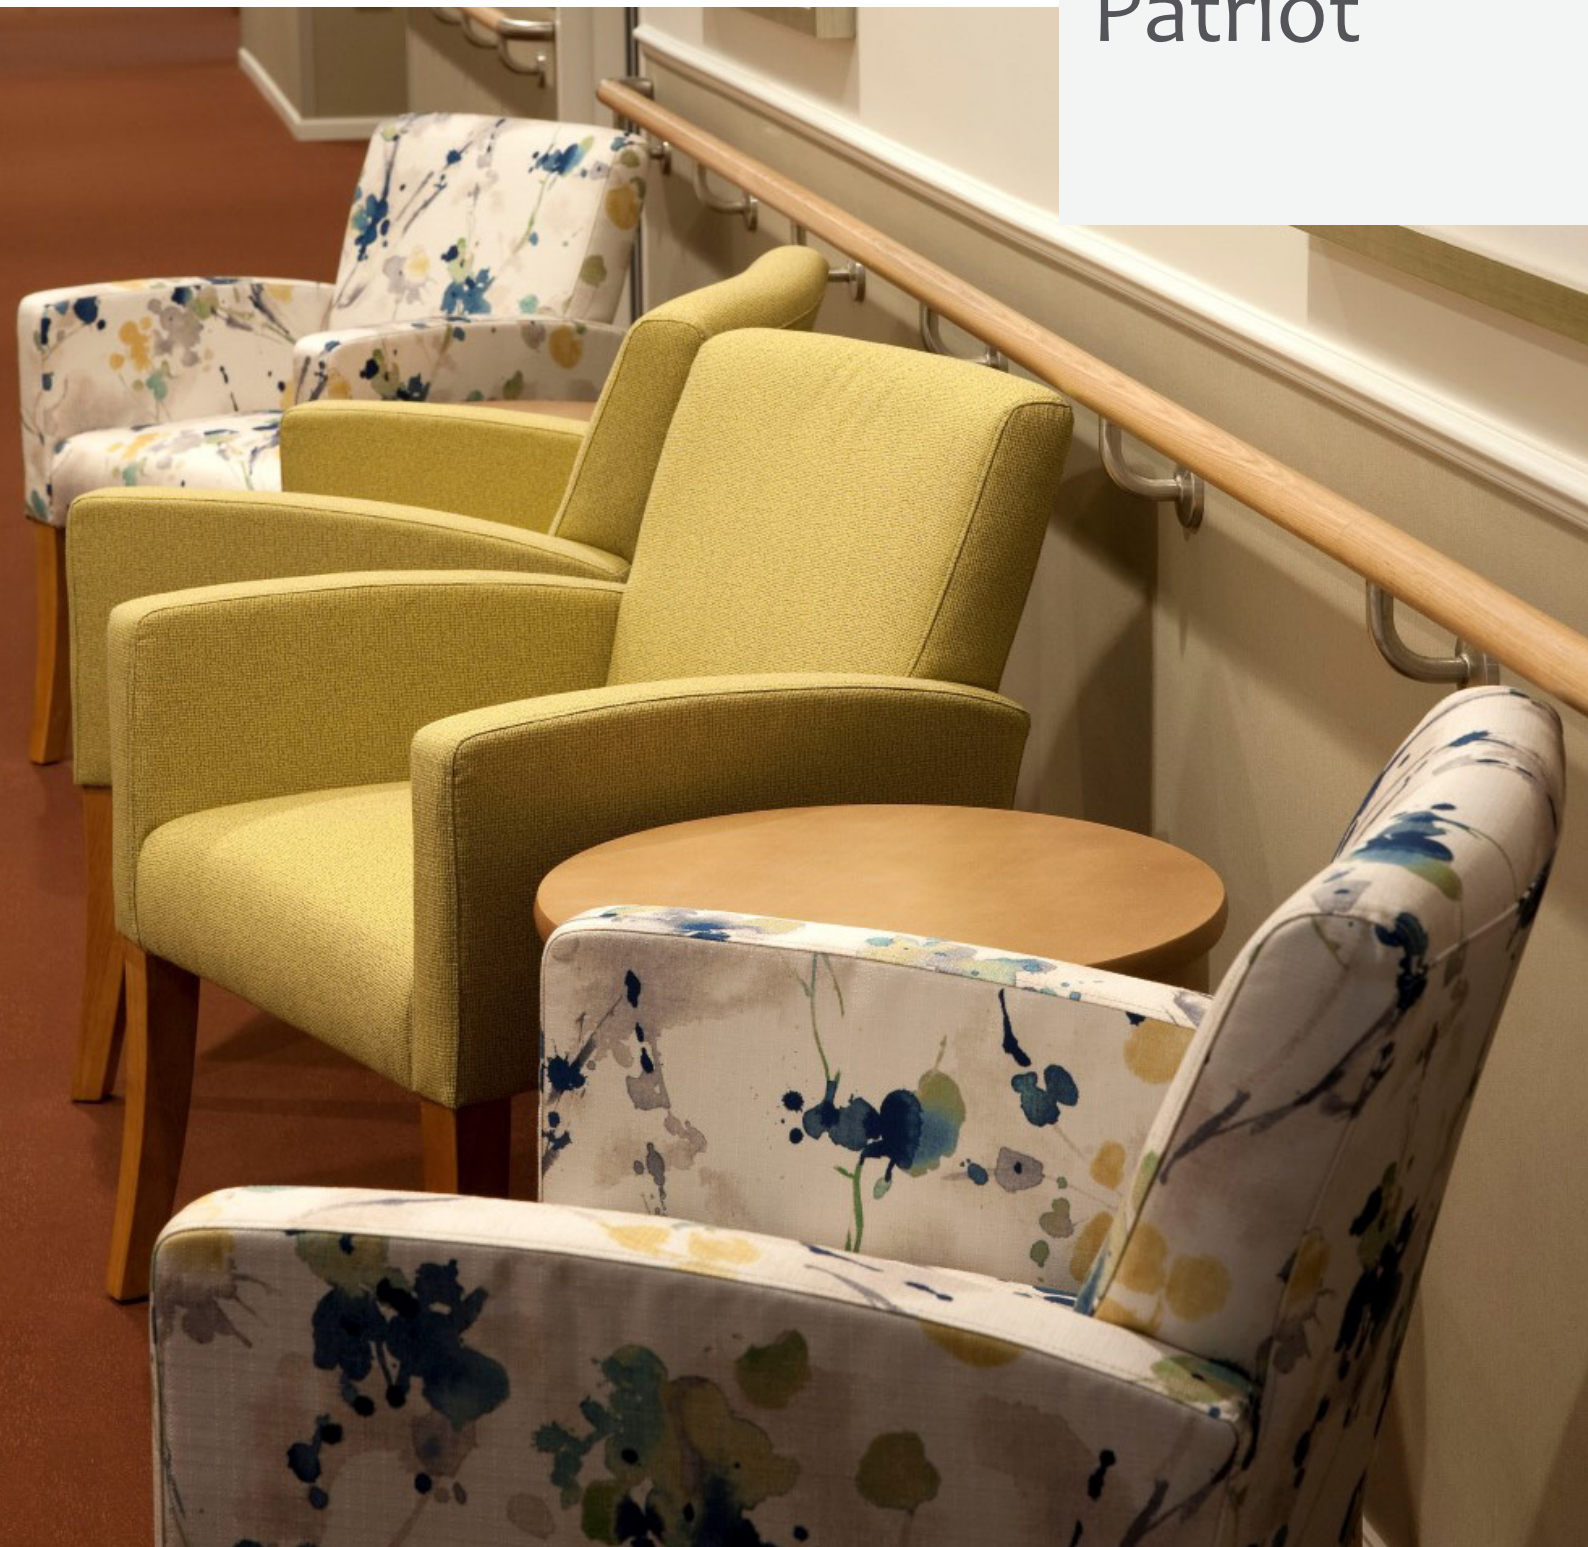

ATAMA  
F u r n i t u r e

Patriot

## Patriot

The Patriot tub chair is an elegant timber framed chair perfect for relaxed seating and waiting areas.

Perfectly suited across a diverse range of interior workspaces, breakout and seating areas in the public, aged care, health care, hospital and education sectors.

## Options

Upholstered to specification.

Tapered timber legs, stained to specification.

Available with Low or High back.