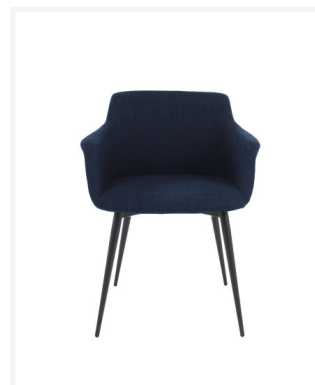

Nelly

The Nelly is a modern and stylish tub chair featuring a moulded cold cured foam shell around an internal steel frame for extreme durability and comfort.

Perfectly suited across a diverse range of interior workspaces, breakout and seating areas in the public, aged care, health care, hospital and education sectors.

Options

Standard with steel powdercoated frame, finish to specification.

Frame also available with wood look finish, Minimum order quantities and additional charges may apply.

Upholstered to specification.

Dimensions

Product Code: A116

Height 800 mm
Width 550 mm
Depth 620 mm

Seat Height 460 mm
Seat Width 450 mm
Seat Depth 490 mm

Arm Height 600 mm