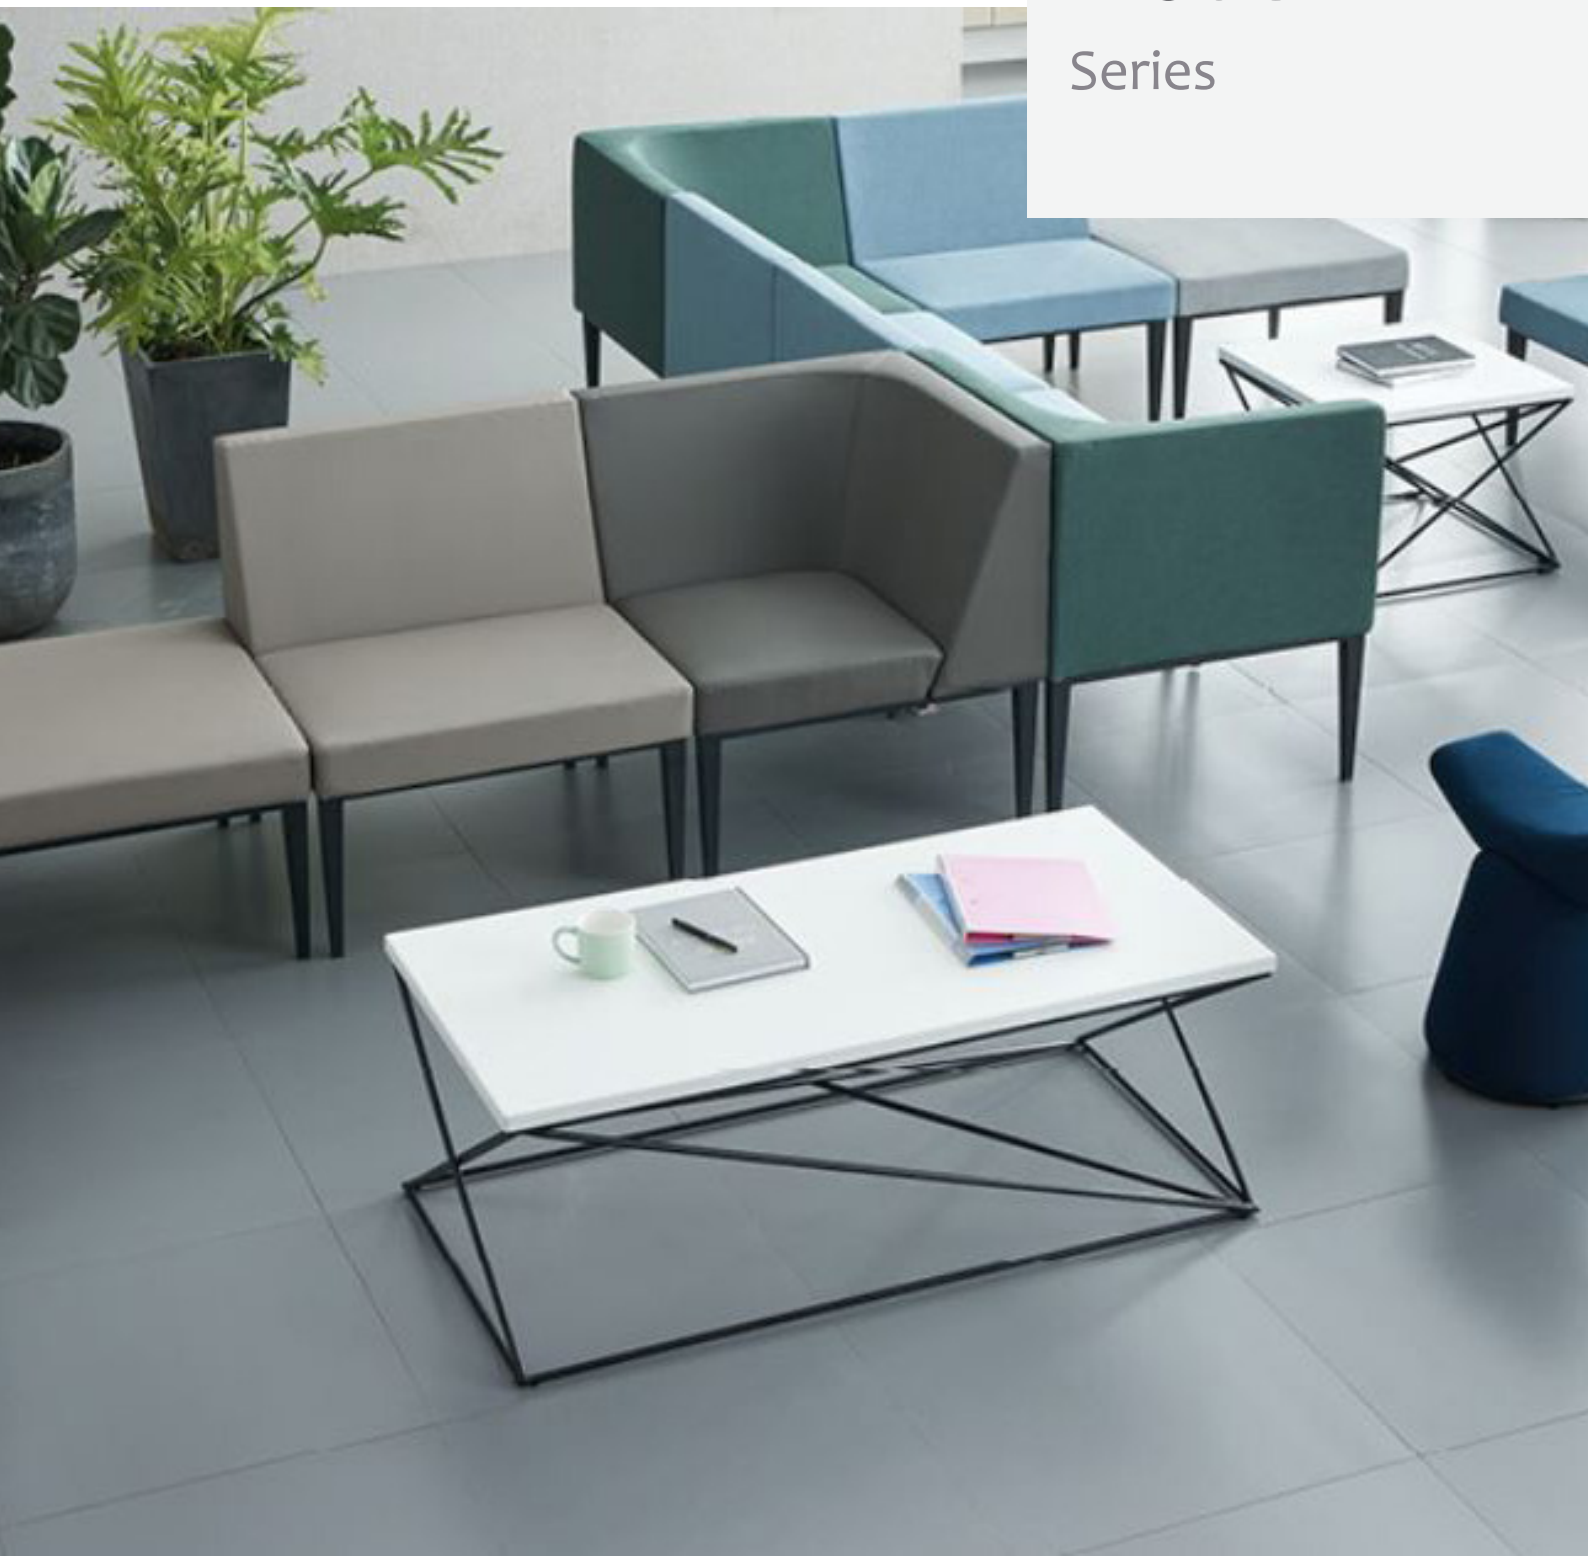

ATAMA
F u r n i t u r e

Mode
Series

Mode Series

The Mode Series is a flexible and inviting collection of collaborative furniture, featuring slimline shaped lounge pieces that fit together to allow endless configurations for any space.

Perfectly suited across a diverse range of interior work spaces, public seating areas, breakout areas and education sectors.

Features

Moulded foam around an internal structure.

Fully upholstered to specification.

Metal legs powdercoated standard in black, other finishes available.

Dimensions

	W	D	H
Mode H-5188 Corner Sofa	700 mm	700 mm	785/450 mm
Mode H-5188 Backrest Sofa	700 mm	700 mm	785/450 mm
Mode H-5188 Footrest	700 mm	700 mm	450 mm