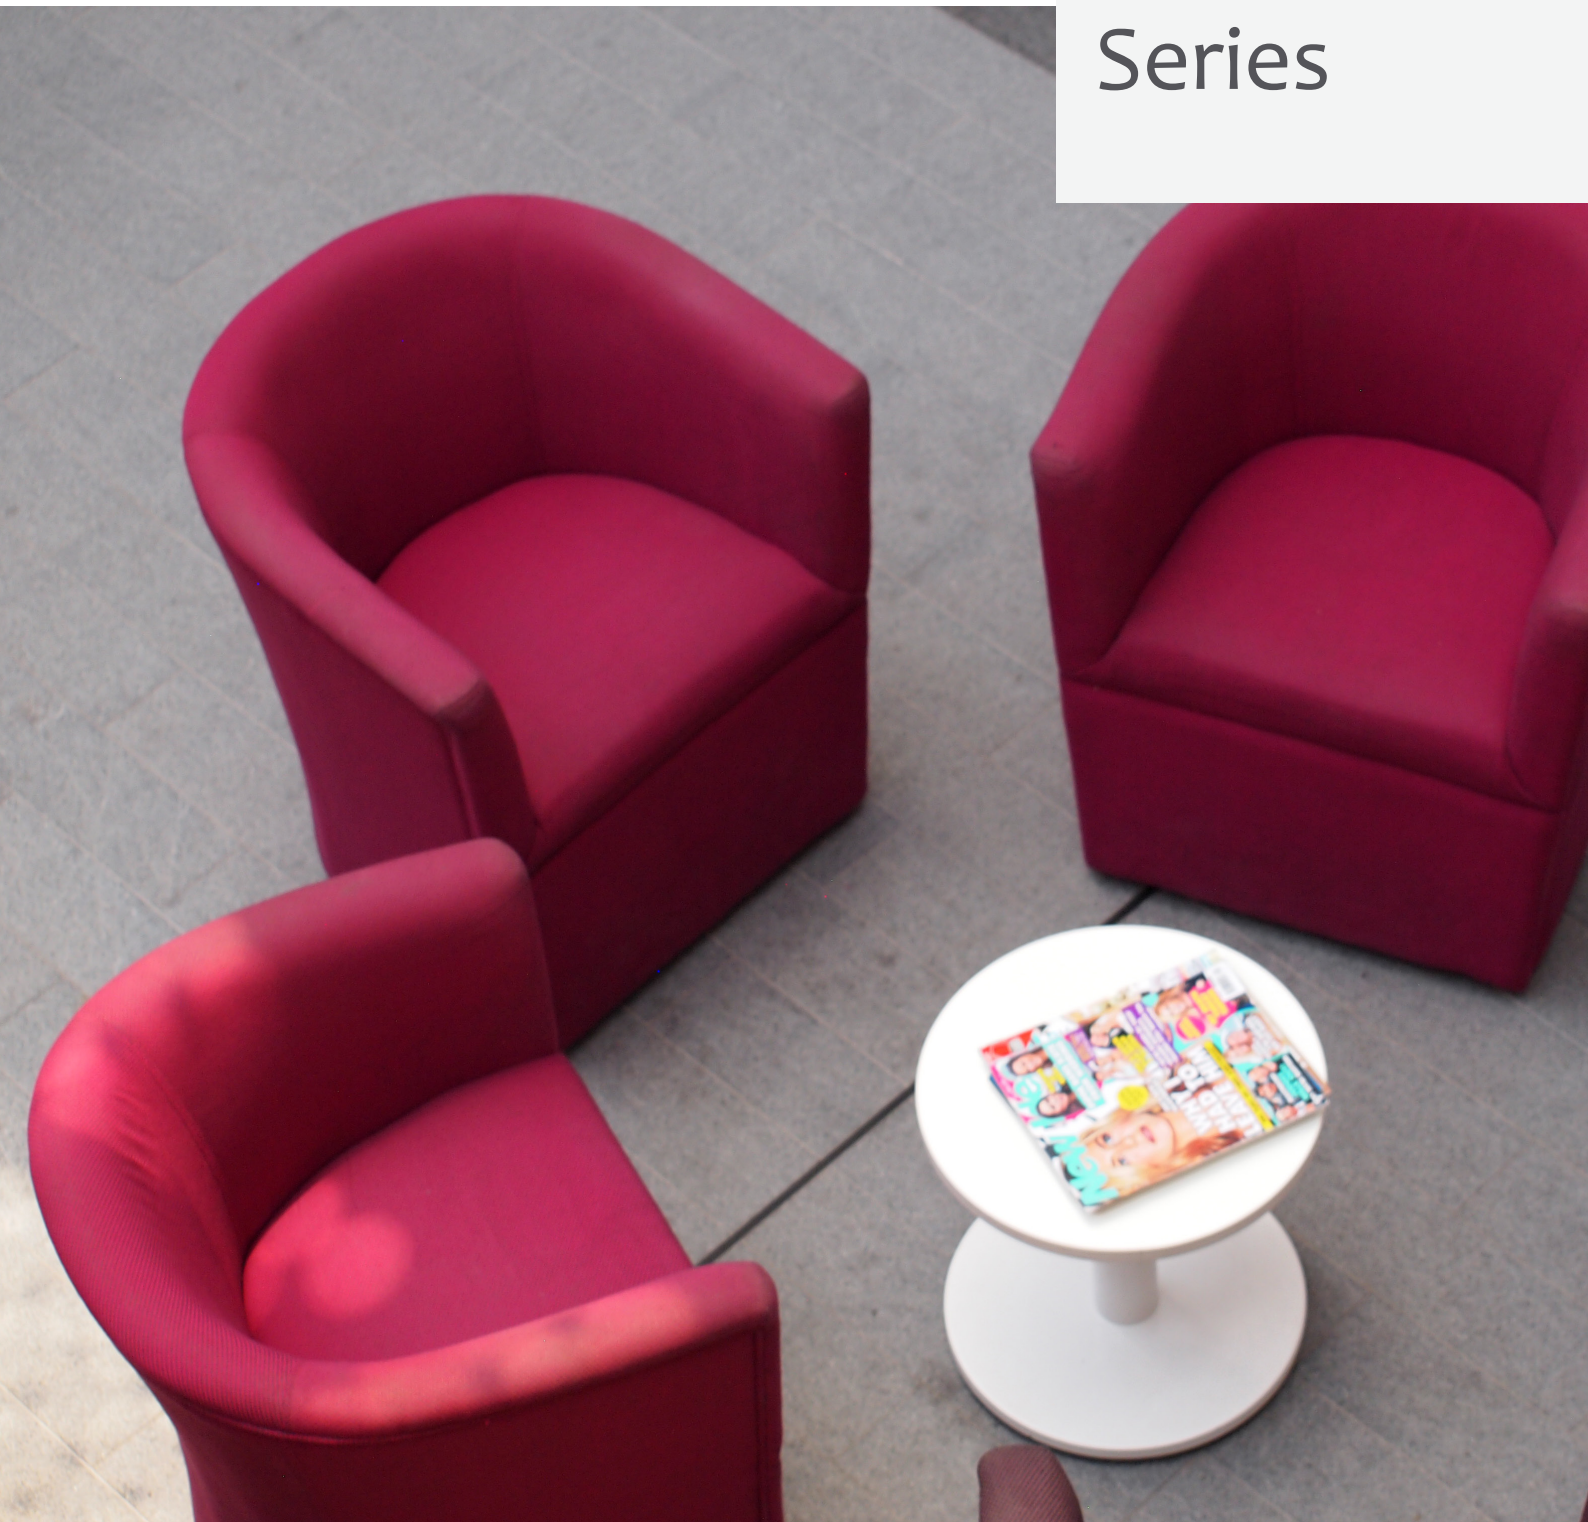

ATAMA
F u r n i t u r e

Leslie
Series

Leslie

The Leslie tub chair series is a heavy duty fully upholstered seating option featuring piping detail and discreet non slip feet.

Perfectly suited across a diverse range of interior workspaces, breakout and seating areas in the public, accomodation, aged care, health care, hospital and education sectors.

Options

Available with open or closed front.

Upholstered to specification.

Dimensions

| | | | | | |
|---------------|--------|--------------------|--------------|-------------------|--------------|
| Height | 790 mm | Seat Height | 470 mm | Arm Height | 720 - 760 mm |
| Width | 700 mm | Seat Width | 330 - 480 mm | | |
| Depth | 650 mm | Seat Depth | 460 mm | | |